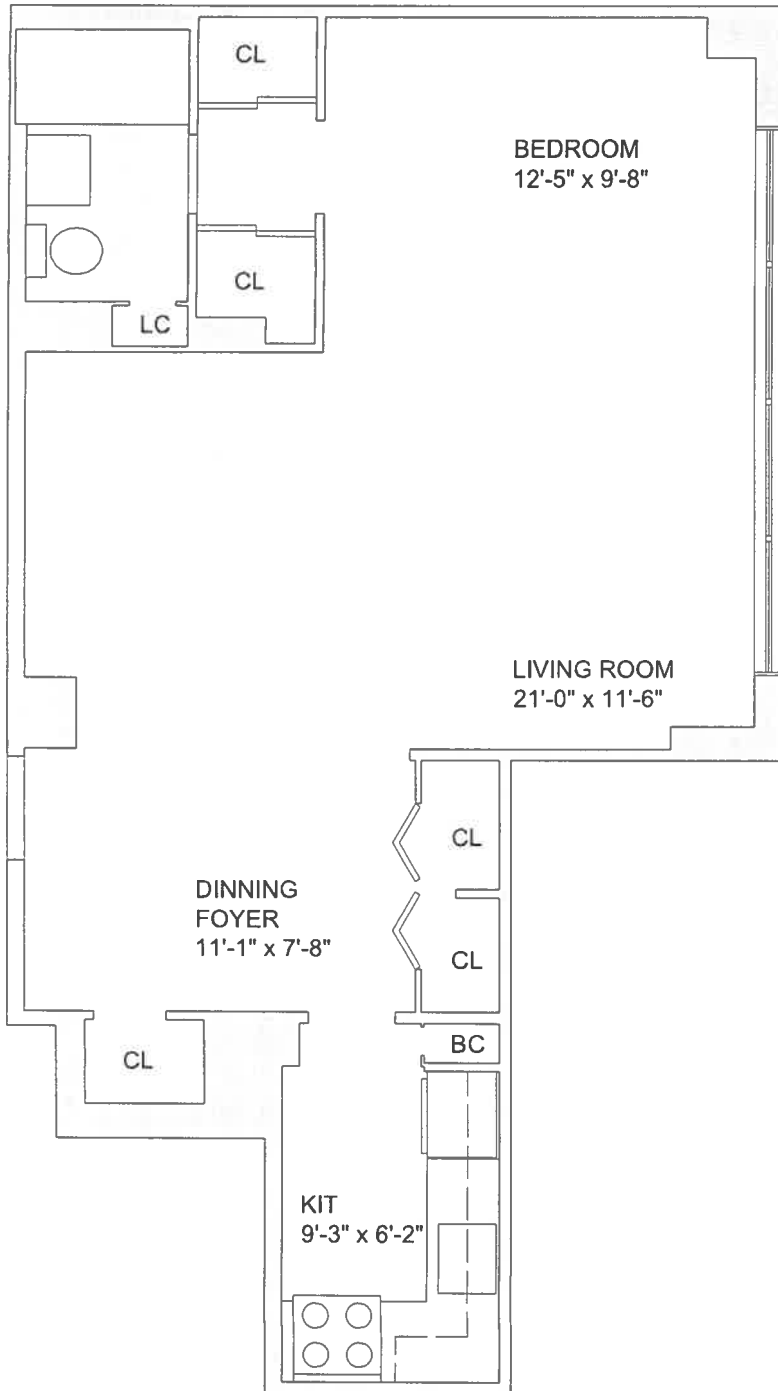

# Apartment A & L

LOBBY THRU 25TH FLOORS

APARTMENT SIZE: 617 SQ FT

DRAWINGS NOT TO SCALE.

ALL DIMENSIONS & SQUARE FOOTAGES ARE APPROXIMATES.

APARTMENT SQUARE FOOTAGES DO NOT INCLUDE TERRACE AREA.