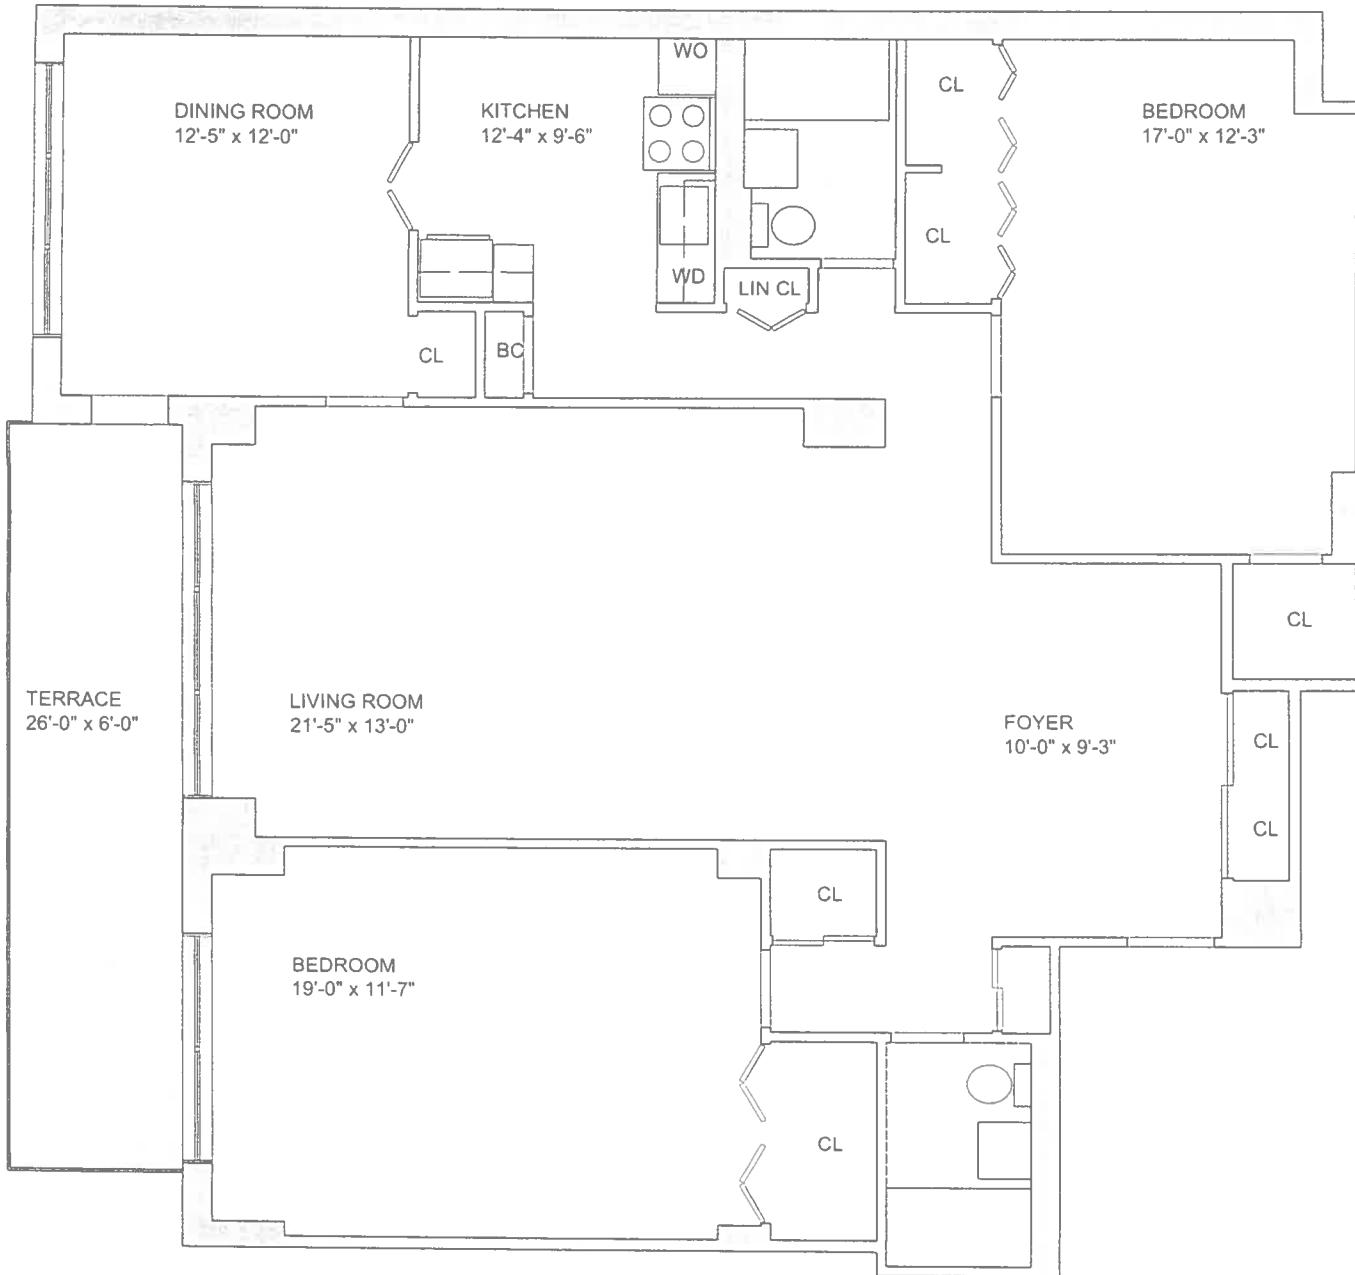

# Apartment C & J

LOBBY THRU 25TH FLOORS

APARTMENT SIZE: 1570 SQ FT

DRAWINGS NOT TO SCALE.

ALL DIMENSIONS & SQUARE FOOTAGES ARE APPROXIMATES.

APARTMENT SQUARE FOOTAGES DO NOT INCLUDE TERRACE AREA.