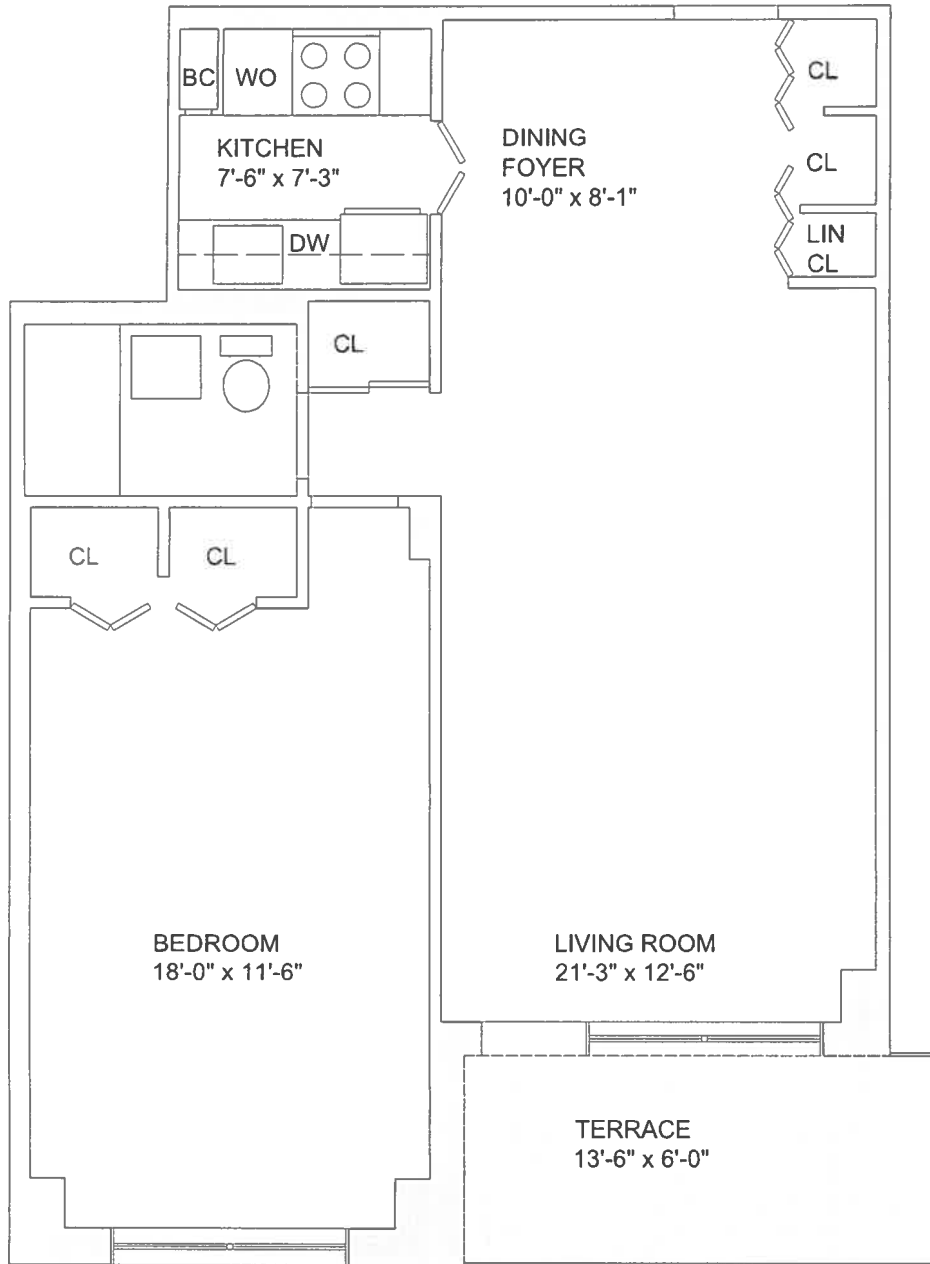

Apartments E & G

LOBBY THRU 25TH FLOORS

APARTMENT SIZE: 738 SQ FT

DRAWINGS NOT TO SCALE.

ALL DIMENSIONS & SQUARE FOOTAGES ARE APPROXIMATES.

APARTMENT SQUARE FOOTAGES DO NOT INCLUDE TERRACE AREA.