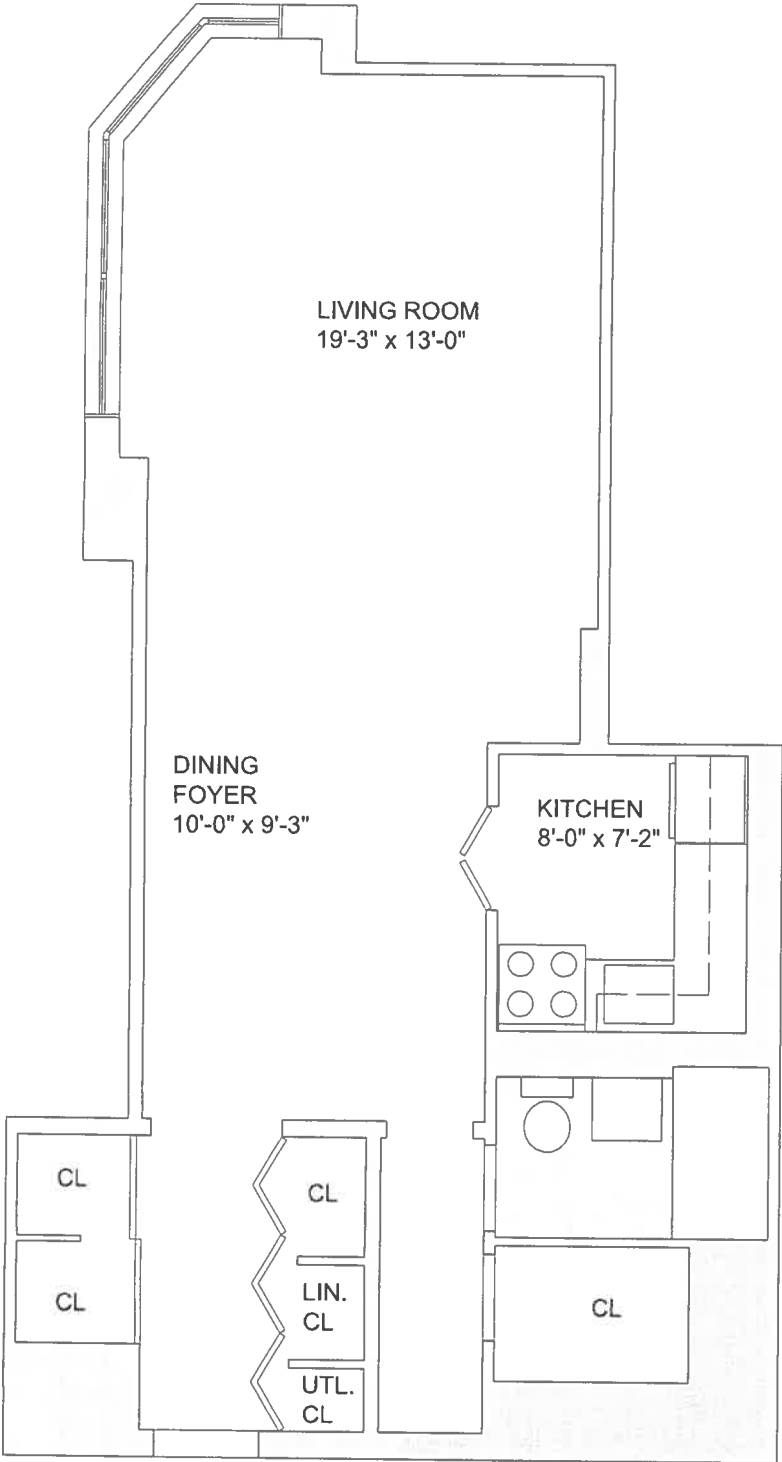

Apartment B & K

LOBBY THRU 25TH FLOORS

APARTMENT SIZE: 613 SQ FT

DRAWINGS NOT TO SCALE.
ALL DIMENSIONS & SQUARE FOOTAGES ARE APPROXIMATES
APARTMENT SQUARE FOOTAGES DO NOT INCLUDE TERRACE AREA.