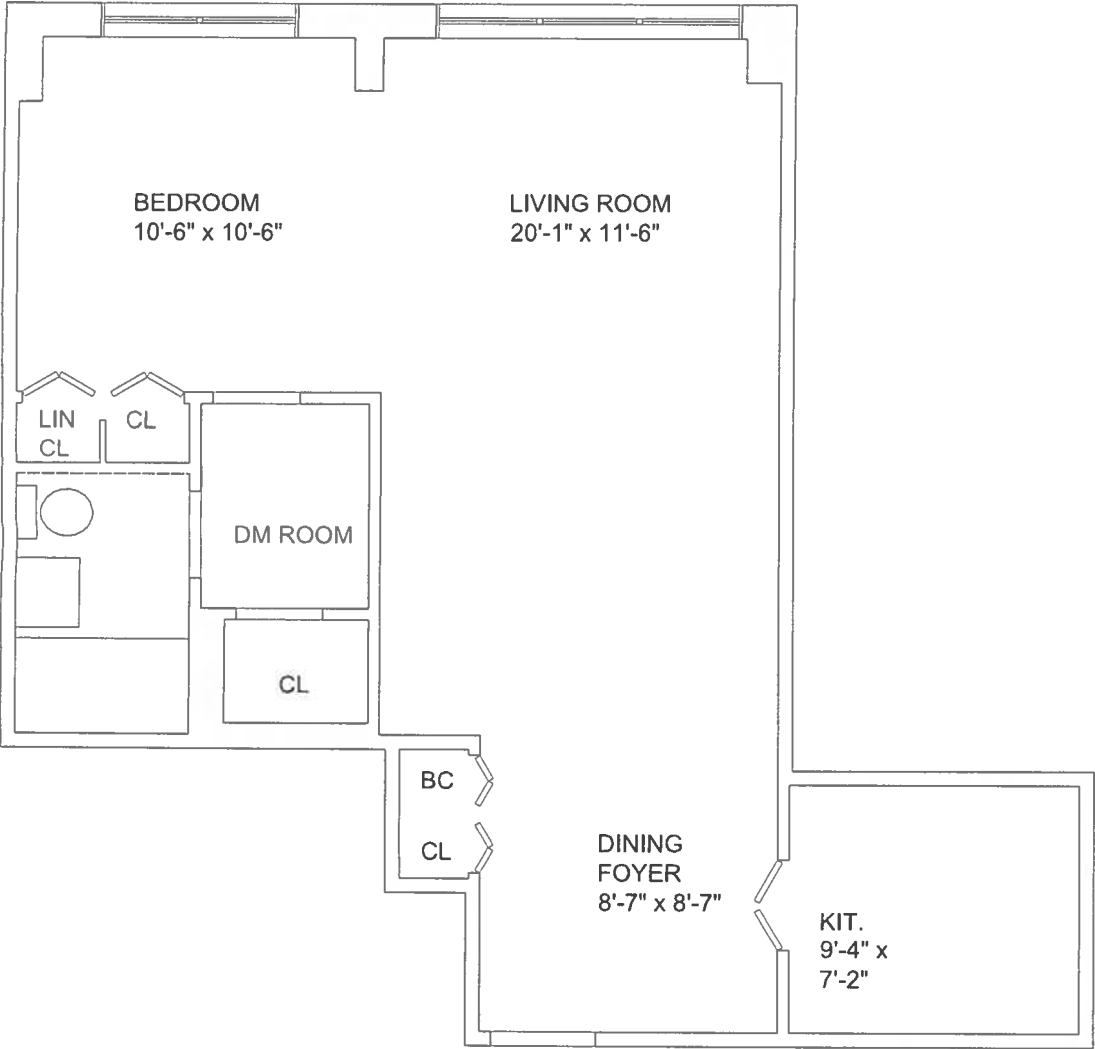

# Apartment Q

LOBBY THRU 25TH FLOORS

APARTMENT SIZE: 587 SQ FT

DRAWINGS NOT TO SCALE.  
ALL DIMENSIONS & SQUARE FOOTAGES ARE APPROXIMATES.  
APARTMENT SQUARE FOOTAGES DO NOT INCLUDE TERRACE AREA.