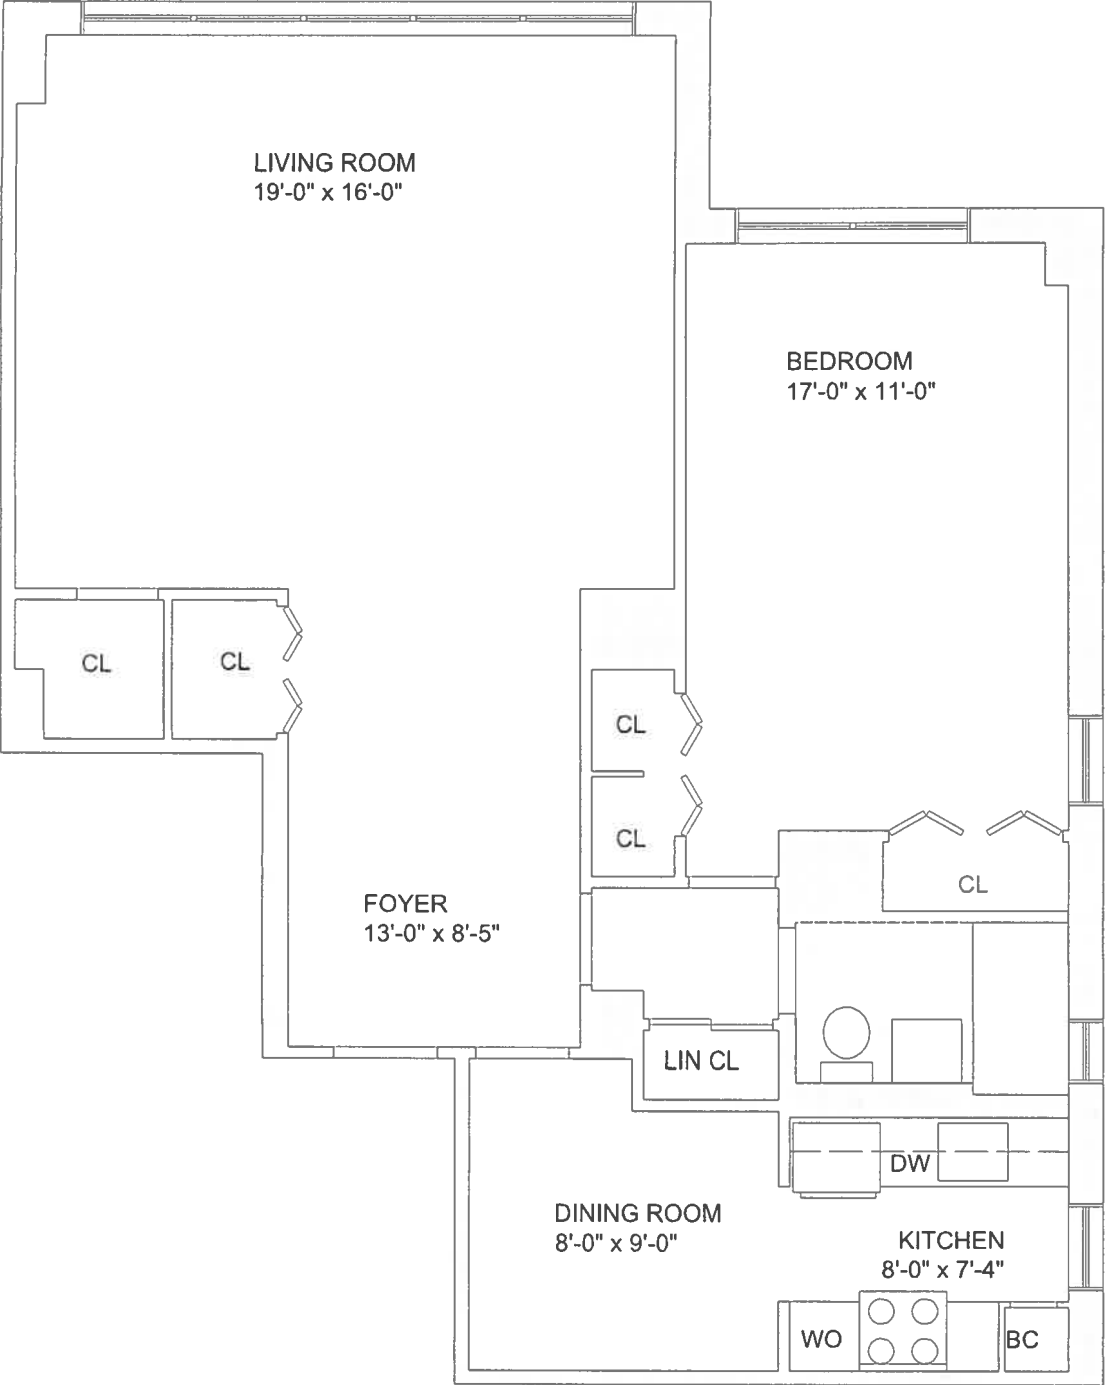

Apartment R

19TH THRU 25TH FLOORS

APARTMENT SIZE: 909 SQ FT

DRAWINGS NOT TO SCALE.
ALL DIMENSIONS & SQUARE FOOTAGES ARE APPROXIMATES.
APARTMENT SQUARE FOOTAGES DO NOT INCLUDE TERRACE AREA.