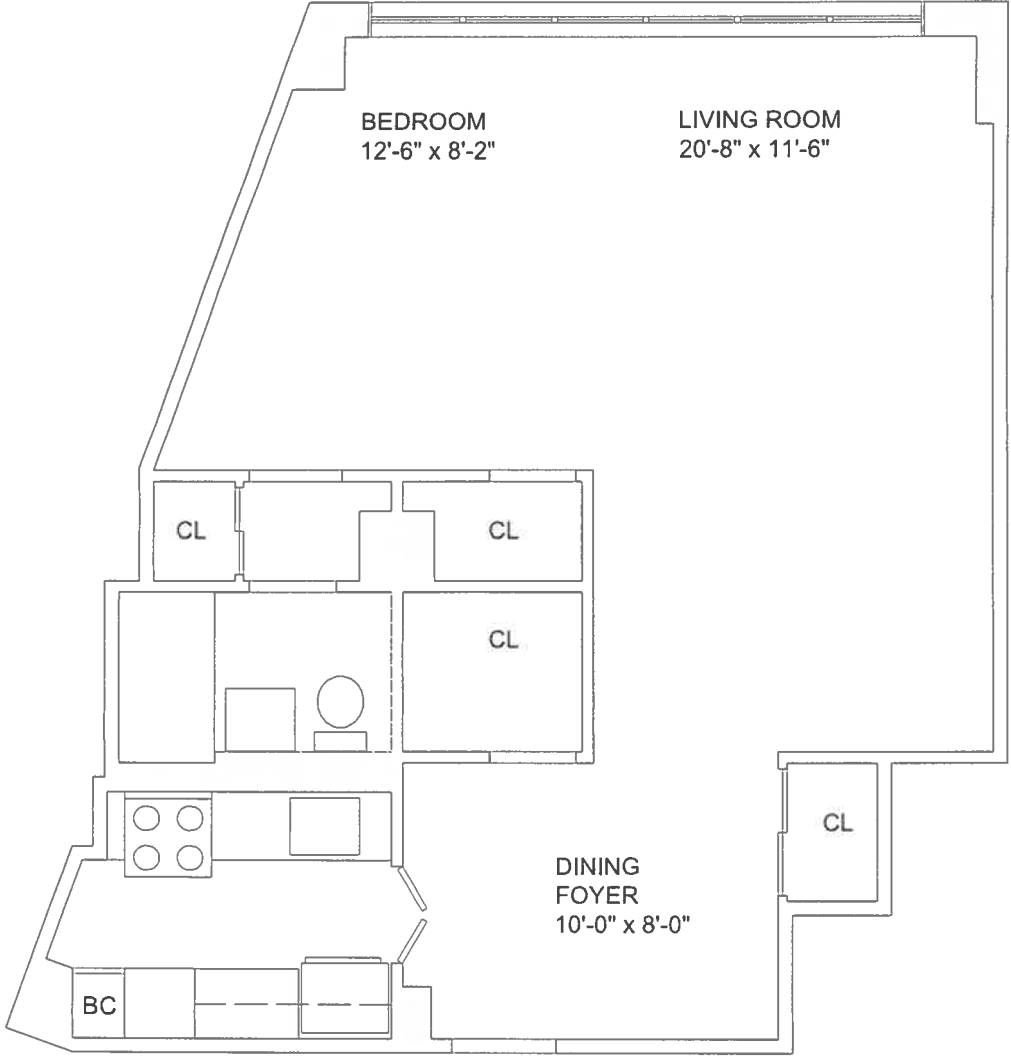

Apartment S

LOBBY THRU 18TH FLOORS

APARTMENT SIZE: 653 SQ FT

DRAWINGS NOT TO SCALE.
ALL DIMENSIONS & SQUARE FOOTAGES ARE APPROXIMATES.
APARTMENT SQUARE FOOTAGES DO NOT INCLUDE TERRACE AREA.