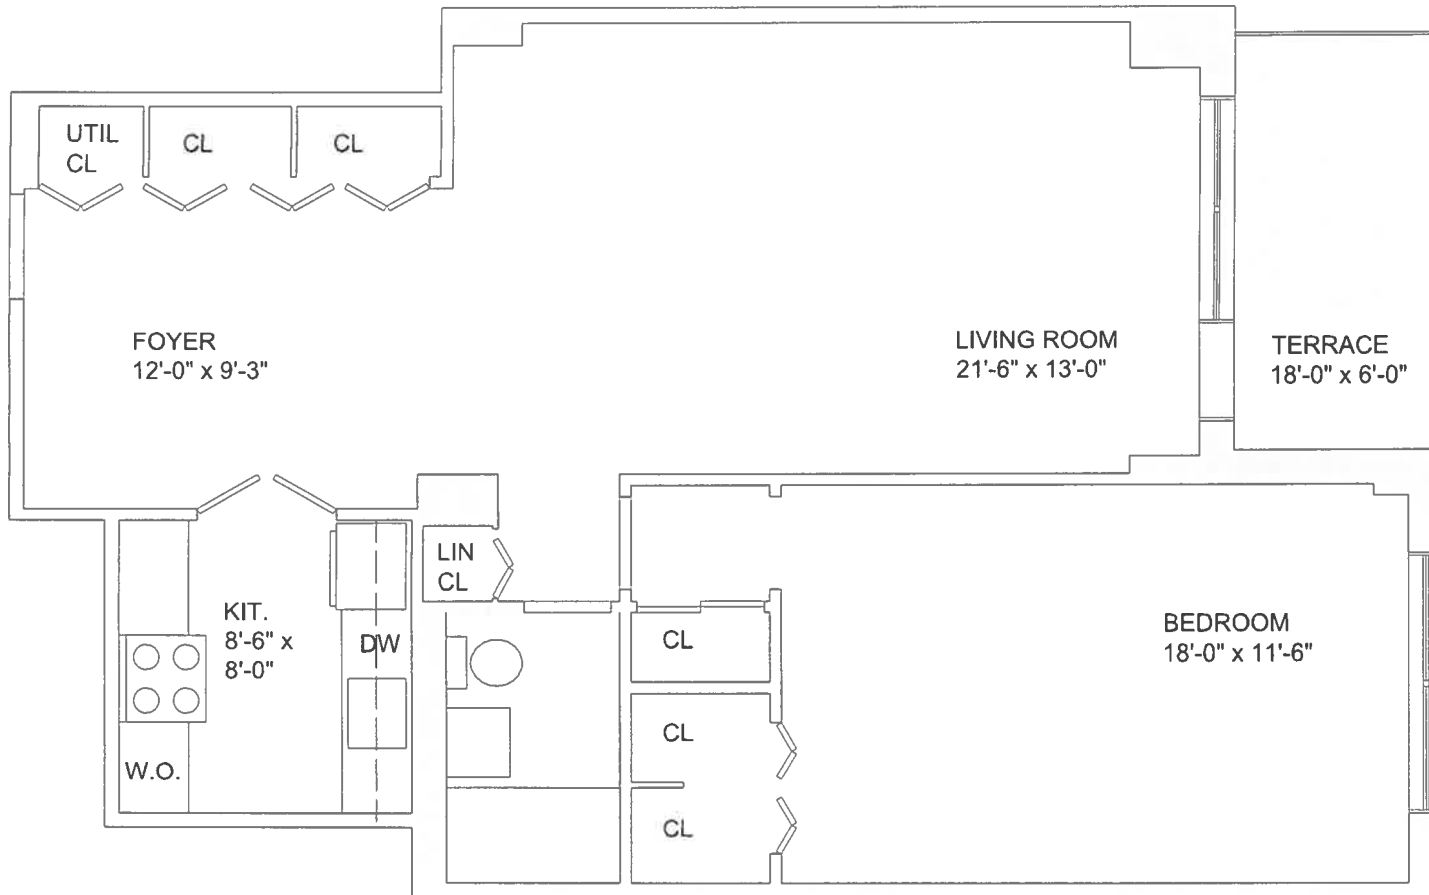

Apartment U

LOBBY THRU 18TH FLOORS

APARTMENT SIZE: 830 SQ FT

DRAWINGS NOT TO SCALE.

ALL DIMENSIONS & SQUARE FOOTAGES ARE APPROXIMATES.

APARTMENT SQUARE FOOTAGES DO NOT INCLUDE TERRACE AREA.