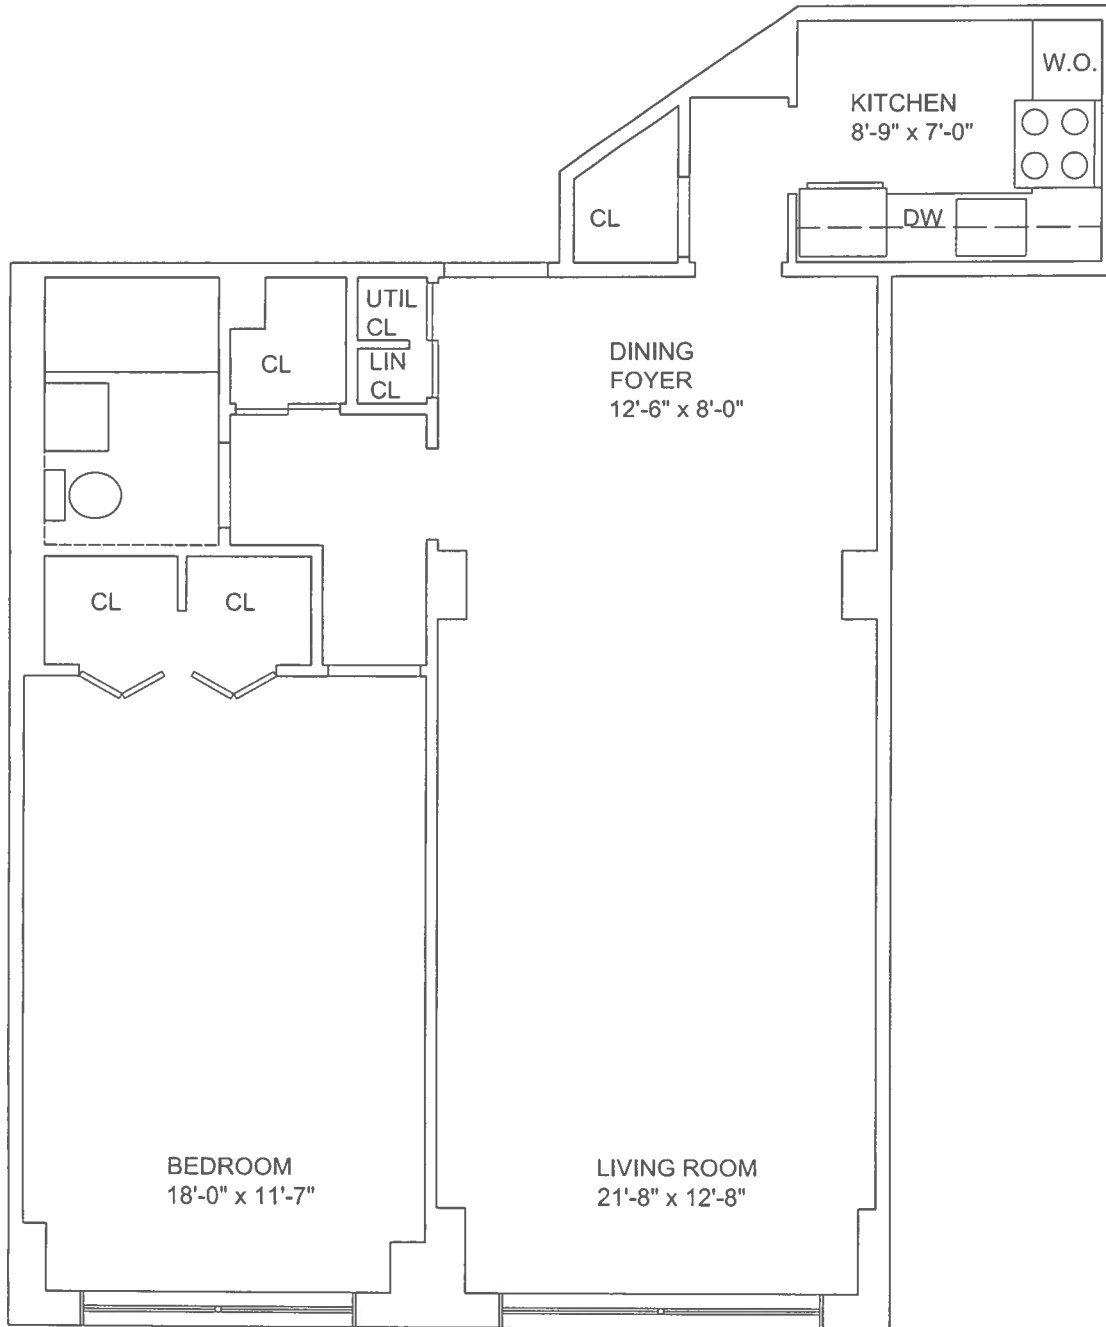

# Apartment W

1ST THRU 18TH FLOORS

APARTMENT SIZE: 814 SQ FT

DRAWINGS NOT TO SCALE.

ALL DIMENSIONS & SQUARE FOOTAGES ARE APPROXIMATES.

APARTMENT SQUARE FOOTAGES DO NOT INCLUDE TERRACE AREA.