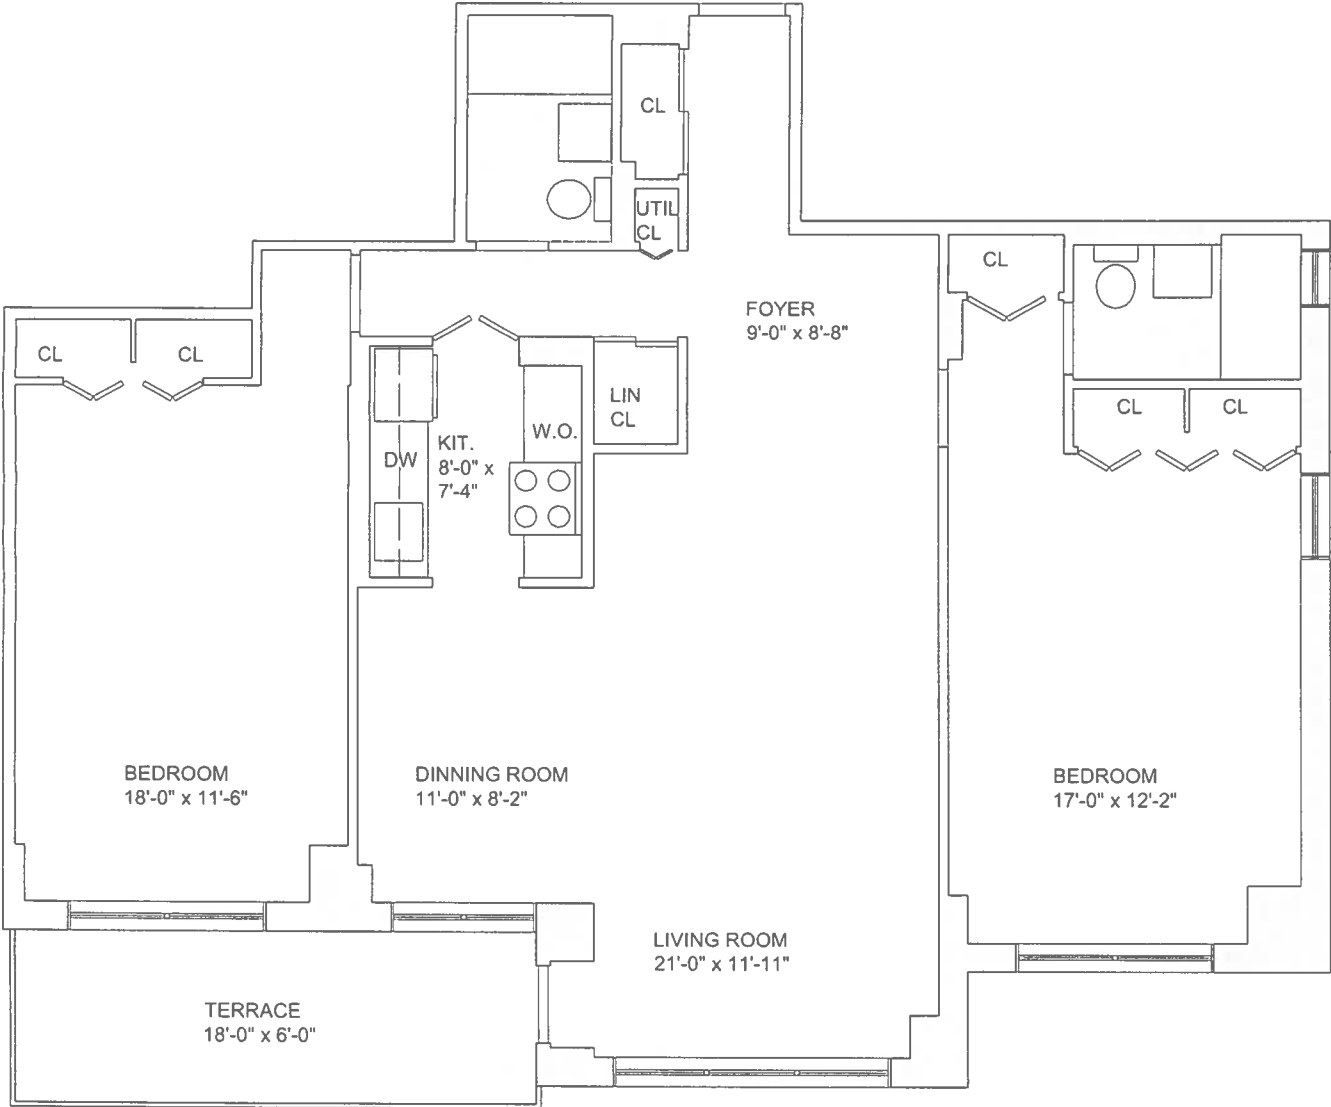

Apartment X

19TH THRU 25TH FLOORS

APARTMENT SIZE: 1174 SQ FT

DRAWINGS NOT TO SCALE.
 ALL DIMENSIONS & SQUARE FOOTAGES ARE APPROXIMATES.
 APARTMENT SQUARE FOOTAGES DO NOT INCLUDE TERRACE AREA.